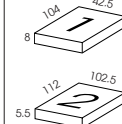

BOSTON

Measurements
flat-packed
(cm)

Pcs./Pallet

Cartons

33 Classic cherry

20 Coffee

81130

97.6 x 35.8 x 108.2 cm
38½ x 14 x 42½"
0.098 cbm
1) 13.7 kg / 30 lbs
2) 23.7 kg / 52 lbs
25 mm / 1" Top/Sides
18 mm / ¾"

Hutch
w/4 shelves
for 81123, 81124

Finished back

42

2

21

81134

180 x 35.8 x 108.2 cm
70¾ x 14 x 42½"
0.184 cbm
1) 32.8 kg / 72 lbs
2) 18.9 kg / 42 lbs
3) 17.8 kg / 39 lbs
25 mm / 1" Top/Sides
18 mm / ¾"

Hutch
w/6 shelves
for 81103, 81104, 81125

Finished back

24

3

24

24

81135

97.6 x 35.8 x 182.3 cm
38½ x 14 x 71¾"
0.155 cbm
1) 26.0 kg / 57 lbs
2) 35.9 kg / 79 lbs
25 mm / 1" Top/Sides/Bottom
18 mm / ¾"

Bookcase
w/8 shelves

Finished back

24

2

24

81150

91.8 x 1.8 x 46 cm
36¼ x ¾ x 18"
0.015 cbm
4.6 kg / 10 lbs
18 mm / ¾"
4 mm / 1/8" Tempered glass

2 glass doors
for 81134

88