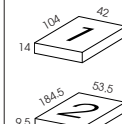

Hutch
w/4 shelves
for 81123, 81124

Finished back

42

2

21

81134

180 x 35.8 x 108.2 cm
70¾ x 14 x 42½"
0.184 cbm
1) 32.8 kg / 72 lbs
2) 18.9 kg / 42 lbs
3) 17.8 kg / 39 lbs
25 mm / 1" Top/Sides
18 mm / ¾"

Hutch
w/6 shelves
for 81103, 81104, 81125

Finished back

24

3

24

24

81135

97.6 x 35.8 x 182.3 cm
38½ x 14 x 71¾"
0.155 cbm
1) 26.0 kg / 57 lbs
2) 35.9 kg / 79 lbs
25 mm / 1" Top/Sides/Bottom
18 mm / ¾"

Bookcase
w/8 shelves

Finished back

24

2

24

81150

91.8 x 1.8 x 46 cm
36¼ x ¾ x 18"
0.015 cbm
4.6 kg / 10 lbs
18 mm / ¾"
4 mm / 1/8" Tempered glass

2 glass doors
for 81134

88

1

81152

91.8 x 1.8 x 105.2 cm
36¼ x ¾ x 41½"
0.031 cbm
11.9 kg / 26 lbs
18 mm / ¾"
4 mm / 1/8" Tempered glass

2 glass doors
for 81130

30

1

81151

91.8 x 1.8 x 175.5 cm
36¼ x ¾ x 69"
0.052 cbm
1) 11.9 kg / 26 lbs
2) 9.3 kg / 21 lbs
18 mm / ¾"
4 mm / 1/8" Tempered glass