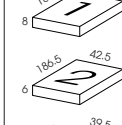

BOSTON

Measurements
flat-packed
(cm)

Pcs./Pallet

Cartons

33 Classic cherry

20 Coffee

81130

97.6 x 35.8 x 108.2 cm
38½ x 14 x 42½"
0.098 cbm
1) 13.7 kg / 30 lbs
2) 23.7 kg / 52 lbs
25 mm / 1" Top/Sides
18 mm / ¾"

Hutch
w/4 shelves
for 81123, 81124

Finished back

42

2

21

81134

180 x 35.8 x 108.2 cm
70¾ x 14 x 42½"
0.184 cbm
1) 32.8 kg / 72 lbs
2) 18.9 kg / 42 lbs
3) 17.8 kg / 39 lbs
25 mm / 1" Top/Sides
18 mm / ¾"

Hutch
w/6 shelves
for 81103, 81104, 81125

Finished back

24

3

24

24

81135

97.6 x 35.8 x 182.3 cm
38½ x 14 x 71¾"
0.155 cbm
1) 26.0 kg / 57 lbs
2) 35.9 kg / 79 lbs
25 mm / 1" Top/Sides/Bottom
18 mm / ¾"

Bookcase
w/8 shelves

Finished back

24

2

24

81150

91.8 x 1.8 x 46 cm
36¼ x ¾ x 18"
0.015 cbm
4.6 kg / 10 lbs
18 mm / ¾"
4 mm / 1/8" Tempered glass

2 glass doors
for 81134

88